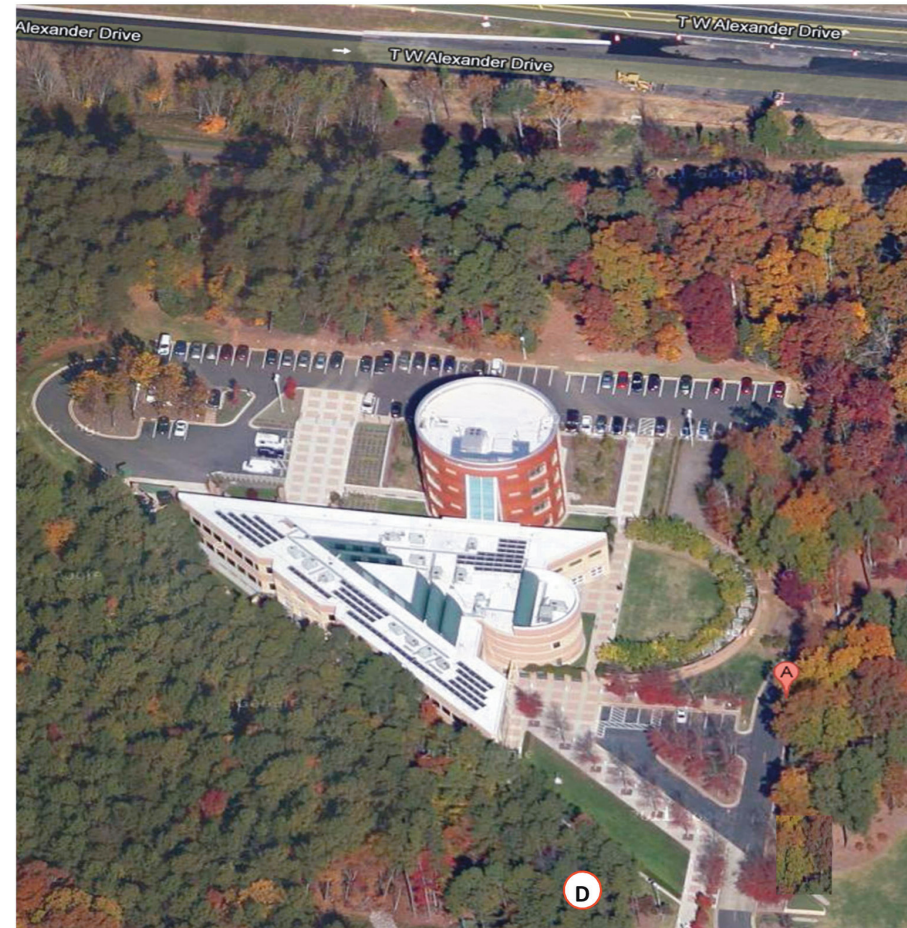

# Map – QIAGEN Symposium RTP

## Driving route from Duke University to the Hamner Conference Center

### Pick-up stops at Duke University

- A. Front entrance of the MSRB I Building
- B. Circle entrance in front of the LSRC Building
- C. Front of the MSRB II Building

### Stop at The Hamner Conference Center

- D. The Hamner Conference Center